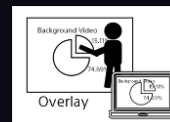

Chroma key-less CG Overlay
REA-L0400 **2nd version**