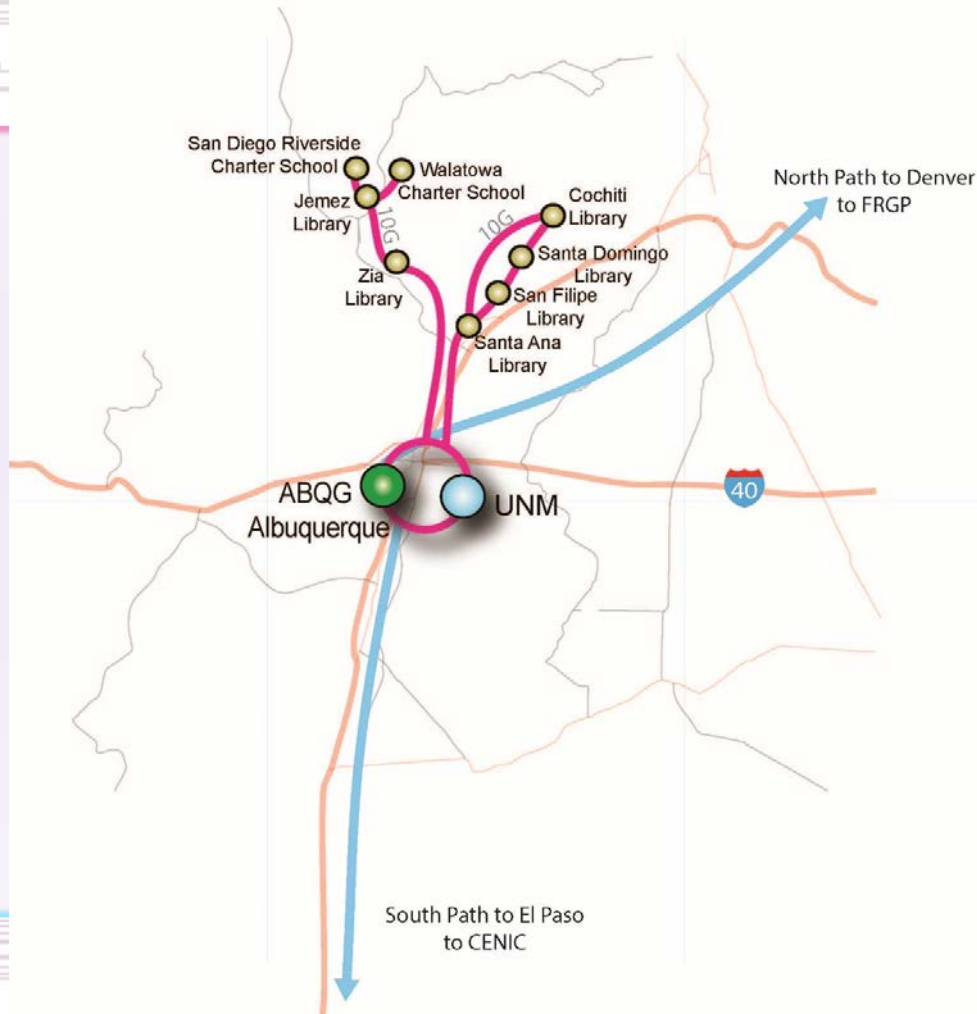

Middle Rio Grande Pueblo Tribal Consortium (MRGPTC)

- Santa Ana Library
- San Filipe Library
- Santa Domingo Library
- Cochiti Library

New Mexico Pueblo Tribal Consortium

Jemez/Zia Pueblo Tribal Consortium (JZPTC)

- Zia Library
- Jemez Library
- San Diego Riverside Charter School
- Walatowa Charter School