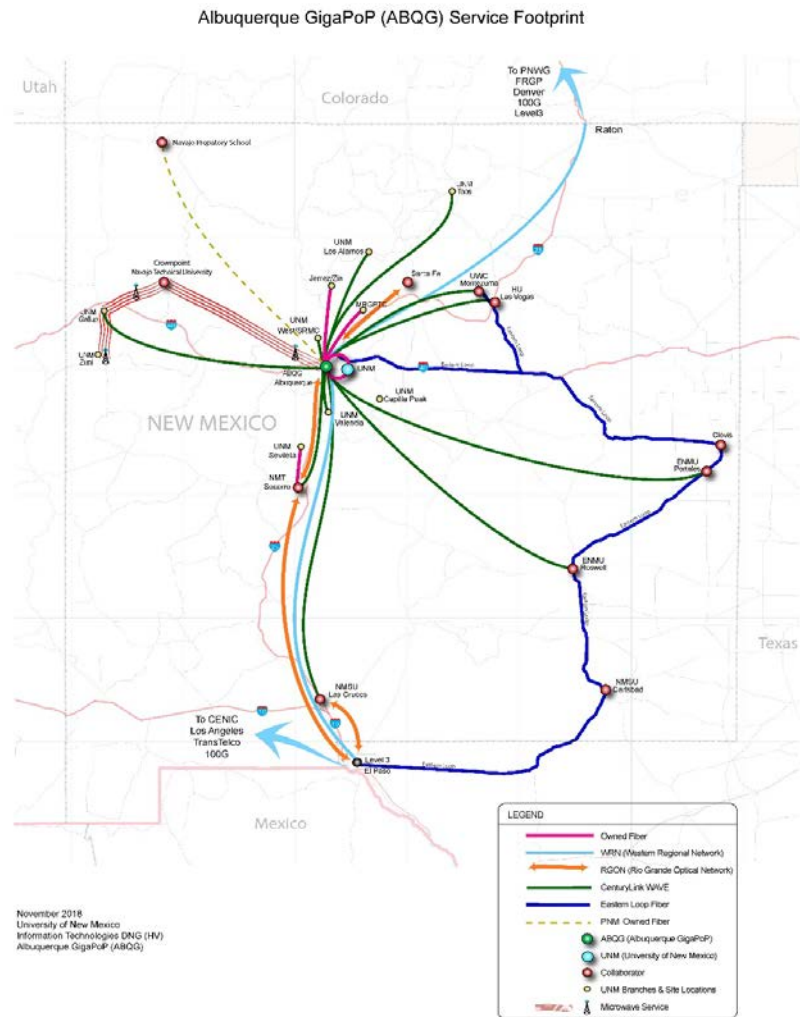

Dedicated High Speed Access

High-speed dedicated access solution that connects your organization efficiently and affordably.

Transport

End user established dedicated point-to-point connection to co-location facilities that can be customized and redundant for Ethernet handoffs.

ABQG is committed to helping educational institutions create customized networks that seamlessly meet current education IT demands and future expectations; all while containing costs.

Local Peering

Connect to ABQG's transit exchange to peer with its participants to move data. The service allows peering participants to exchange traffic with networks while bypassing their upstream providers.

Cache Services

ABQG provides local dedicated cache engines through Open Connect by Netflix and Global Cache by Google.

(12) GigaPoP Members

(50+) local port
activations

Service highlights

- ABQG provides cost effective Internet service solutions to local and regional collaborators.
- Through local peers partnership enables aggregated services for out of state traffic while keeping local traffic stays local through ABQG