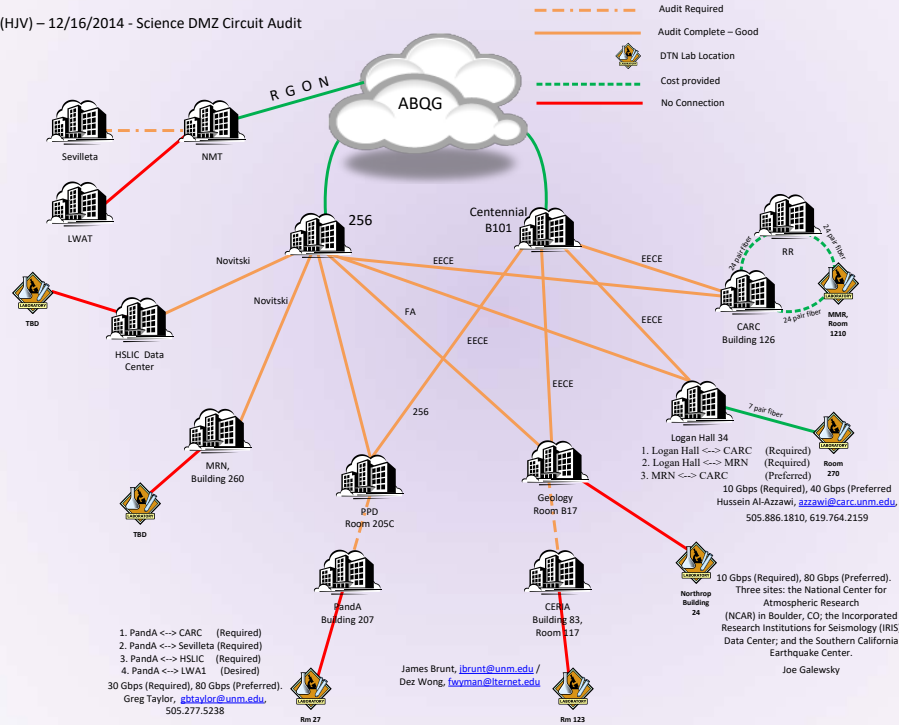

Data Port Activation

If there is existing data cabling on an existing IT outlet, ABQG can activate a data port(s) to the ABQG network.

Network Consulting Service

ABQG is composed of experienced and certified engineers with areas of expertise ranging from assessment and analysis to project implementation.

Netflix Cache
FRGP

ABQG Peering at a Glance	PROJECT ENGINEER	CREATED
	Edward May/Paul C.	24-June-2011
	DEPARTMENT	REVISED
	IT/DNG	23-Feb-2016
DESCRIPTION	PAGE	
Network Map	1 OF 1	

O:\Production Docs\MiscellaneousDiagrams\ABQG Peering at a glance.vsd

CRB 18-AUG-2011

Middle Rio Grande Pueblo Tribal Consortium (MRGPTC)

- Santa Ana Library
- San Filipe Library
- Santa Domingo Library
- Cochiti Library

New Mexico Pueblo Tribal Consortium

Jemez/Zia Pueblo Tribal Consortium (JZPTC)

- Zia Library
- Jemez Library
- San Diego Riverside Charter School
- Walatowa Charter School

Draft (HJV) – 12/16/2014 - Science DMZ Circuit Audit

TECH DAYS

Sandia National Laboratories

NAVAJO TECHNICAL UNIVERSITY