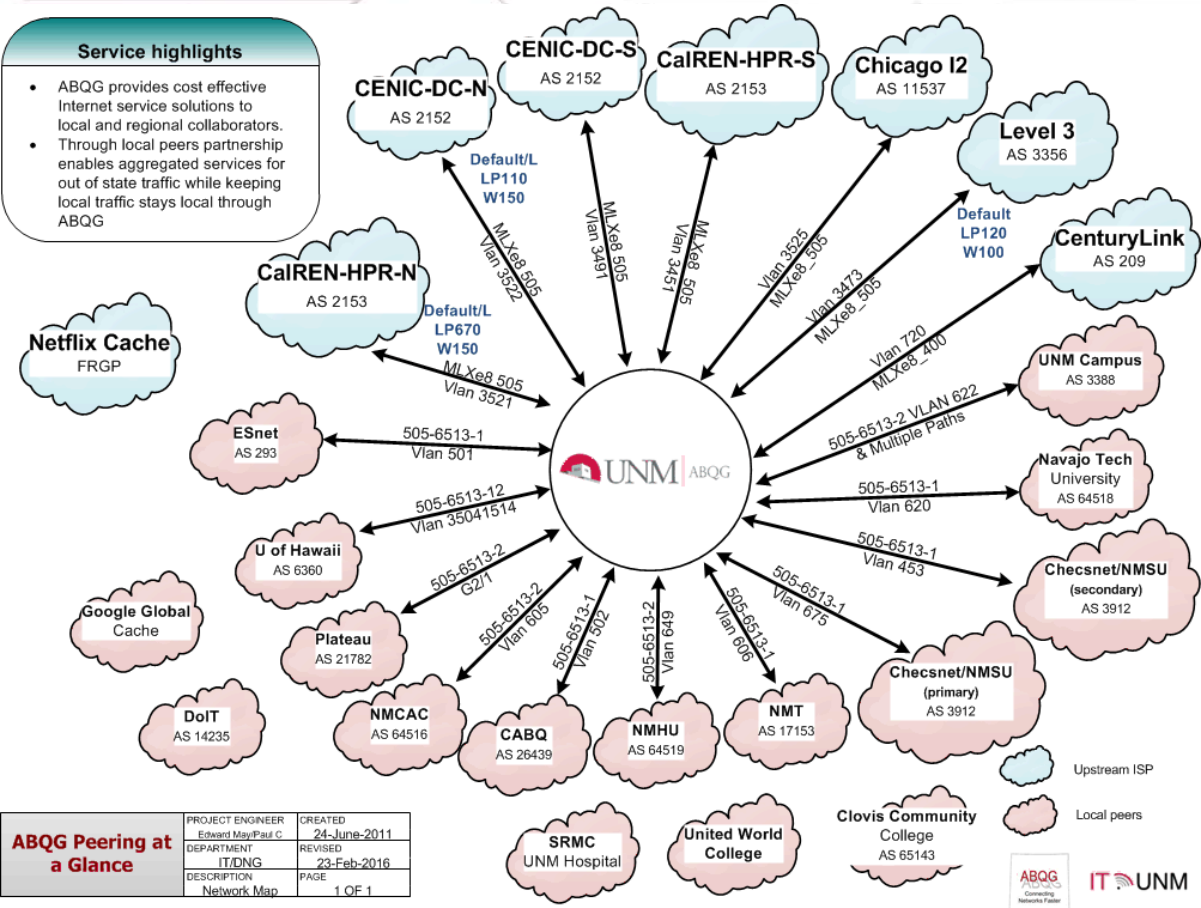

ABQG is committed to helping educational institutions create customized networks that seamlessly meet current education IT demands and future expectations; all while containing costs.

Local Peering

Connect to ABQG's transit exchange to peer with its participants to move data. The service allows peering participants to exchange traffic with networks while bypassing their upstream providers.

Data Port Activation

If there is existing data cabling on an existing IT outlet, ABQG can activate a data port(s) to the ABQG network.

Network Consulting Service

ABQG is composed of experienced and certified engineers with areas of expertise ranging from assessment and analysis to project implementation.

Cache Services

ABQG provides local dedicated cache engines through Open Connect by Netflix and Global Cache by Google.

(12) GigaPoP Members

(50+) local port
activations

Service highlights

- ABQG provides cost effective Internet service solutions to local and regional collaborators.
- Through local peers partnership enables aggregated services for out of state traffic while keeping local traffic stays local through ABQG

Netflix Cache
FRGP

ABQG Peering at a Glance	PROJECT ENGINEER	CREATED
	Edward May/Paul C.	24-June-2011
	DEPARTMENT	REVISED
	IT/DNG	23-Feb-2016
DESCRIPTION	PAGE	
Network Map	1 OF 1	

O:\Production Docs\MiscellaneousDiagrams\ABQG Peering at a glance.vsd